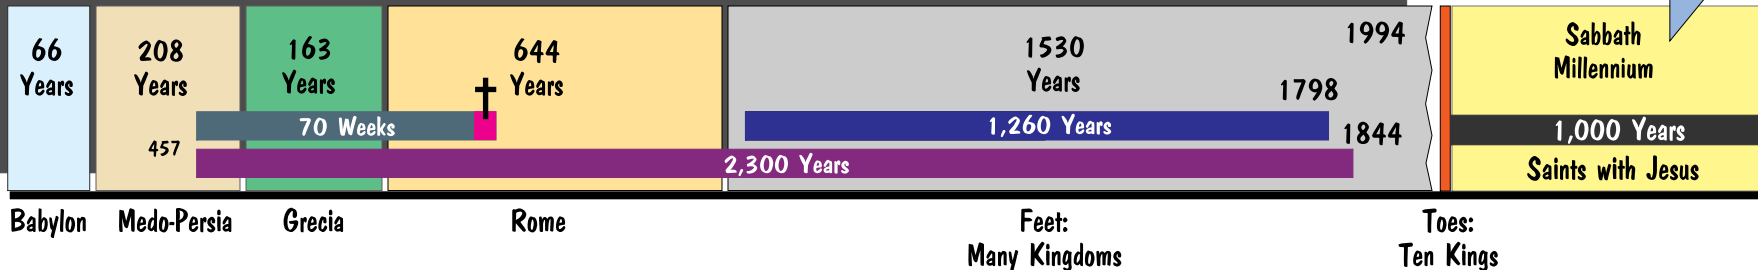

Chart 1

Apocalyptic Prophecy

Designed to Encourage and Sustain the Children of God During the Great Tribulation

Apocalyptic Prophecy Begins

Apocalyptic Prophecy Ends

Jubilee Calendar

Apocalyptic prophecy has been steadily and chronologically unfolding for 2,611 years.
Apocalyptic prophecy is a special gift for those accept Jesus as their Savior during the Great Tribulation.

God Created Four Types of Prophet Signposts For the Benefit of the Final Generation

1. The rise and fall of world empires by name
2. The perfect timing of Messiah's death
3. Five huge prophetic time-periods that can't be moved
4. A 7,000 Year limit for the duration of sin